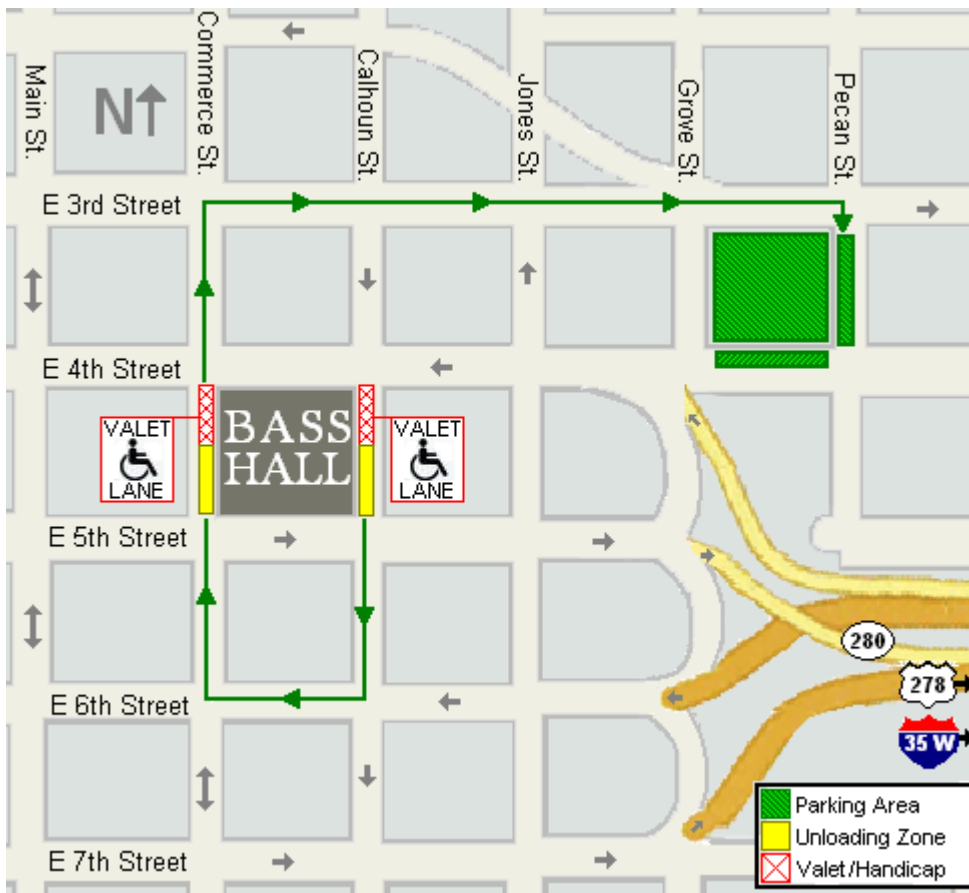

Oversized Vehicle Parking Policy

Where do I unload passengers?

When you arrive at Bass Hall with your group, passengers will unload on Commerce or Calhoun streets. There is a valet / handicap lane on the corner of 4th and Commerce as well as 4th and Calhoun.

IMPORTANT NOTICE: To unload passengers, please stop your vehicle as close as possible to 5th Street on either Commerce or Calhoun Streets (marked in yellow on the map below) to ensure that the valet / handicap lane is not blocked. If this section of road is unavailable for some reason, please check with the Bass Hall Parking Attendants at the Valet Stand for the most convenient alternative.

Where do I park?

The green areas on this map indicate our suggested bus parking on both 4th and Pecan streets. The arrows identify the most convenient route from our unloading zone to the bus parking area.

Bass Hall is located in downtown Fort Worth. All street parking is free weekdays after 6:00 pm and all day on weekends.

If your driver is attending the show, please arrive in ample time as the suggested bus parking area is three city blocks away.